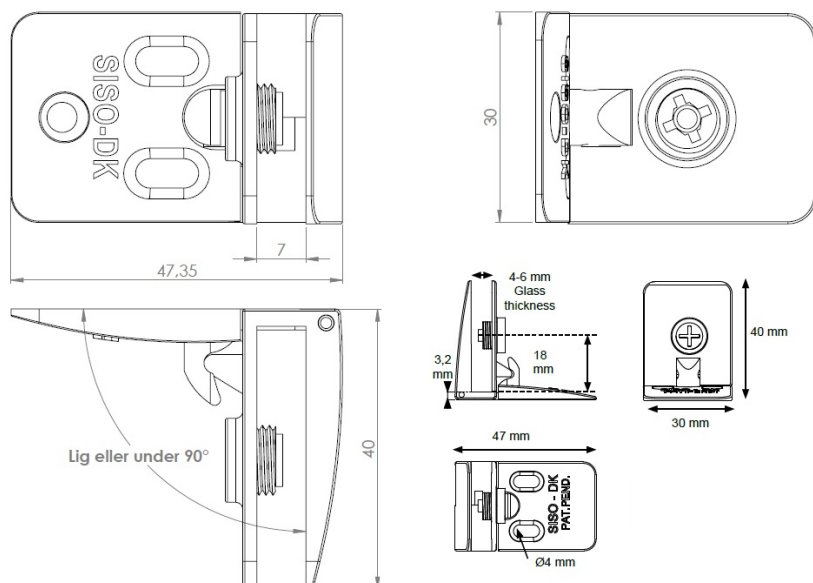

PRODUCT SHEET

Description:

Glass Door Hinge "Square" Centre, BRZ, Right Hand, F/Inset Doors, F/Glass Thickness 4-6mm, 1 Zamak Screw W/PVC Tip, & 1 Zamak Screw W/Hard $\varnothing 5 \times 3,5$ mm Extension. Catch Made of ABS

Item number:

15.06.234-0

Units	Box	Carton	HS Code	Barcode
Pcs.	12	240	8302100090	 5704866054812

SISO A/S

Mileparken 11
DK-2740 Skovlunde
Denmark
VAT: DK 24786013

Phone +45 45 830 900

www.siso.dk
siso@siso.dk